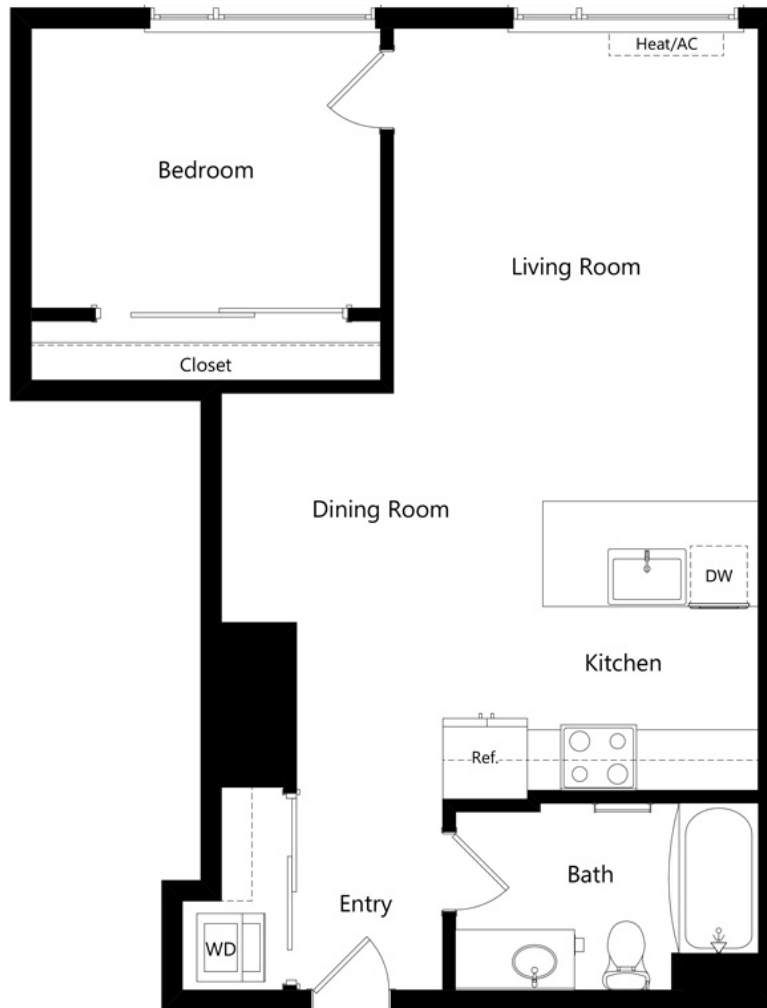

C1

1 BED / 1 BATH

685-688

SQ. FT.

Sawbuck
APARTMENTS

1725 SW Salmon St. | Portland, OR 97205

www.liveatsawbuck.com

Floor plans are artist's rendering. All dimensions are approximate. Actual product and specifications may vary in dimension or detail. Not all features are available in every apartment. Prices and availability are subject to change. Please see a representative for details.