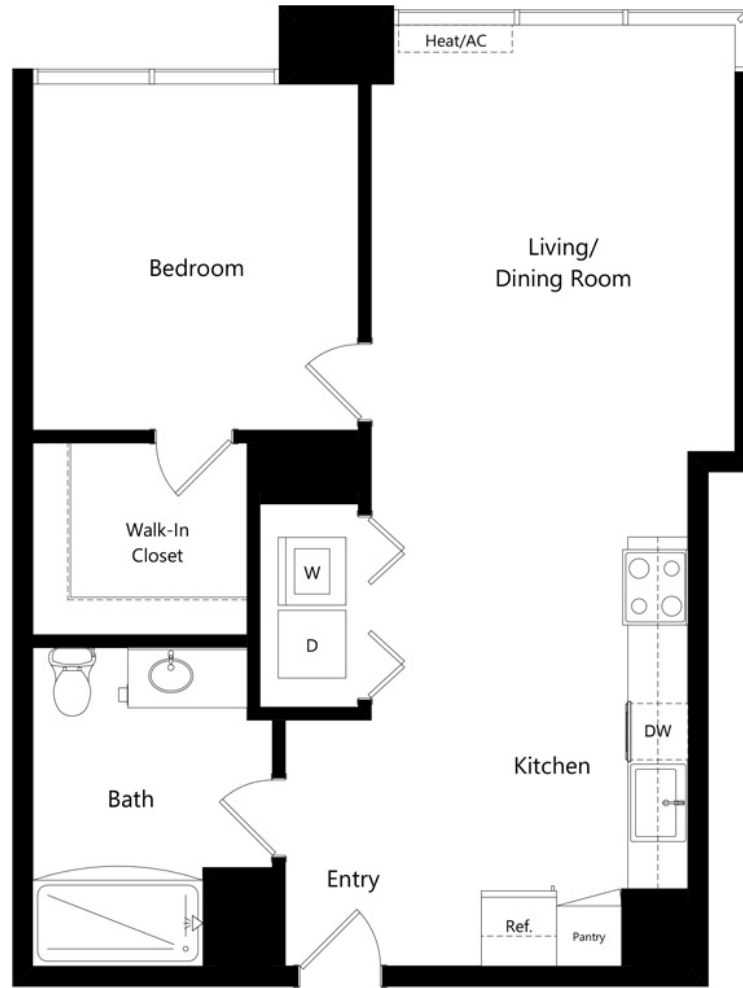

C8L2

1 BED / 1 BATH

739

SQ. FT.

Sawbuck
APARTMENTS

1725 SW Salmon St. | Portland, OR 97205

www.liveatsawbuck.com

Floor plans are artist's rendering. All dimensions are approximate. Actual product and specifications may vary in dimension or detail. Not all features are available in every apartment. Prices and availability are subject to change. Please see a representative for details.